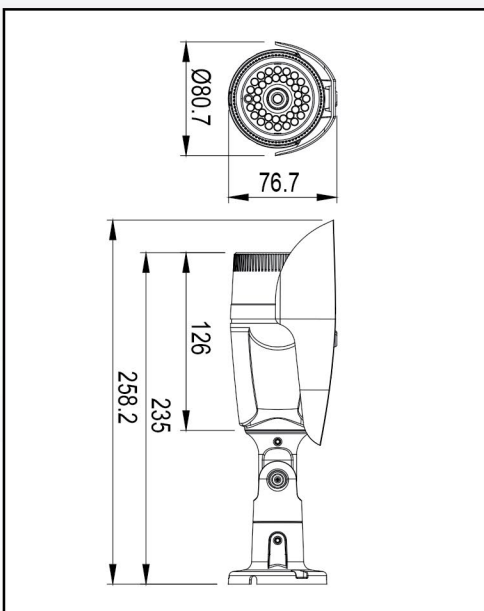

## FEATURES

- 1/2.7" 2.1MEGAPIXEL CMOS SENSOR
- BOARD LENS 3.6MM
- 1080P@30/25FPS
- IR LED BUILT-IN 24EA
- TRUE HD LONG REACH
- WATERPROOF IP66
- DC 12V

**Full HD**  
1920x1080

## SPECIFICATIONS

## DIMENSIONS

### UT-BF36ES BULLET CAMERA

VIDEO	Image Sensor	1/2.7 Inch Cmos Sensor
	Total Pixel	2065(H) X 1099(V) = 2.26 (Pixel)
	Active Pixel	1930(H) X 1088(V) = 2.09m (Pixel)
	Resolution	18920 X 1080p (1080p, 30/25 Fps)
	Scanning System	Progressive Scan
LENS	Video Output	Hd-tvi: 1920 X 1080p (1080p, 30/25 Fps)
	Lens Type	Board Lens 3.6mm
OPERATION	Day & Night	Auto_cds/color/b&w (lcr)
	Agc	Off/ Low/ Middle/ High
	Min. Illumination	0 Lux(LED ON), 0.5Lux(LED OFF)
	S/n Ratio	48db Or More (Agc Off)
	Dnr	2dnr
STRUCTURE SPECIFICATION	White Balance	Auto/ Indoor/ Out Door/ User
	Mechanical	Dimension: 81(W) X 77(H)X258(D) Mm Weight: Approx. .23 Lbs
	Environment	Construction: Alumnum Ingress Protection: Ip 68
	Electrical (Power Consumption)	Operating Temp: -49 F ~ 122f
		Humidity: 0% ~ 90%
Dc 12v +- 10% Max 250ma		