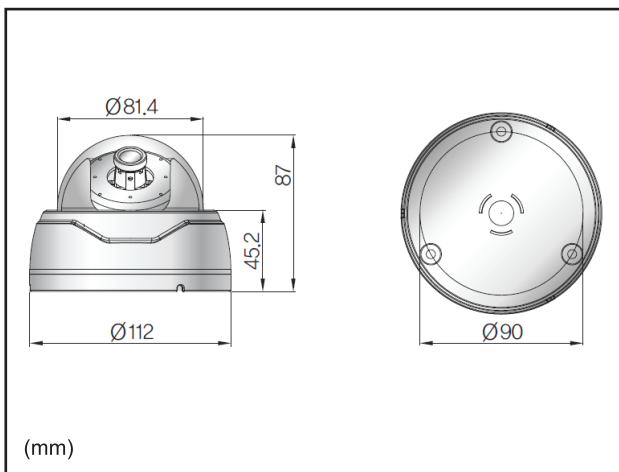

UK-DS36F10S

- Supreme Resolution(600 TV-Line).
- This camera is incredibly flexible to install with its 3-axis camera construction, which makes the camera ceiling, wall or slope mountable.

DIMENSIONS

SPECIFICATIONS

Image Sensor	1/3" COLOR HIGH SENSITIVITY CCD
Effective Pixel	768(H) X 494(V) PIXEL(NTSC), 752(H) X 582(V) PIXEL(PAL)
Scanning System	2:1 Interlace
Sync. Type	Internal
Resolution	600 TV-Line
S/N	48dB or More(AGC OFF)
Video Output	1.0 Vp-p(Sync. Negative) Termination 75Ω
Min. Illumination	0.1Lux(F/1.2)
Gamma	$\gamma = 0.45$ typ.
White Balance	AUTO
Shutter Speed	1/60(1/50) ~ 1/100,000sec.
AGC	AUTO
Lens	Fixed focal lens
Power Supply	Regulated 12V DC $\pm 10\%$
Current Consumption	Max. 80mA(at 12V DC)
Operation Temp.	-10°C ~ 50°C
Preservation Temp.	-20°C ~ 60°C
Dimension	Ø112(W) X 87(H)mm
Weight	Approx. 180g