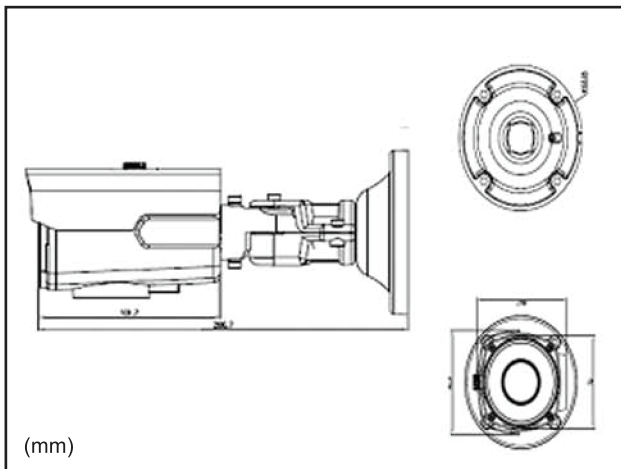

FEATURES

- ULTRA high resolution of 620TV lines
- Fixed lens (4mm)
- 30 LEDs, upto 90FT
- 12V DC

UK-B6F19ES

ULTRA High Res Weatherproof IR Bullet

- Lens: 4mm Fixed
- 90 Feet range visible in total darkness with 30pcs of IR LEDs
- Supreme Resolution (620TV-Line: color, 700TV-Line : B/W)
- 1/3" COLOR SONY Exview HAD CCD II
- AGC, AWB
- Weather-proof for outdoor use
- 12VDC/24VAC

DIMENSIONS

SPECIFICATIONS

MODEL	
Image Sensor	1/3" COLOR SONY EXview HAD CCD II
Pixels	410K
Scanning	2:1 interface
Syc. Type	internal
Resolution(Horiz)	620 TV-LINE
S/N	48dB or More(AGC OFF)
Video Output	1.0 Vp-p (Sync. Negative) Termination 75Ω
Min. Illumination	0.01 Lux(F/1.2) 0 Lux(IR LED On), upto 90FT
Gamma	γ=0.45 typ.
Lens	f=4.0mm
White Balance	ATW
Shutter Speed	1/60(1/50)-1/100,000sec
Backlight	BLC: ON/OFF HLC: ON/OFF ATR: ON/OFF
Day & Night	AUTO
Blemish Compensation	AUTO
Power Supply	12VDC
Current Consumption	Max. 400mA (LED 30EA)
Operation Temp.	14°F - 122°F
Preservation Temp.	-4°F - 140°F