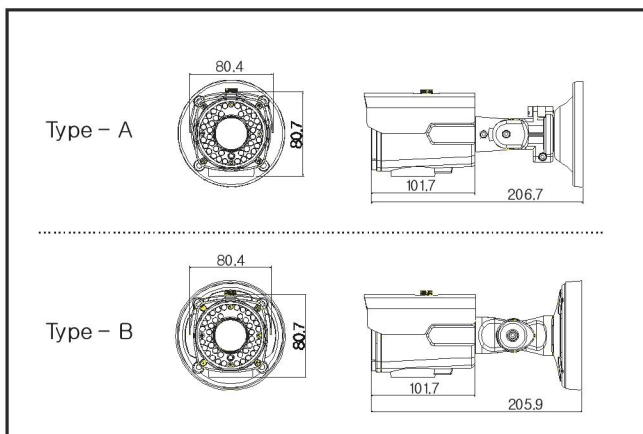

## FEATURES

- Supreme Resolution(700 TV-Line)
- New generation, new technology Gen V DSP adopted.
- Adopted Smart DNR technology, It reduces noise efficiently in low light condition.
- This camera is incredibly flexible to install with its 3-axis camera construction, which makes the camera ceiling, wall or slope mountable.
- This product is weather-proof to resist rain, snow and other weather factors(IP66).
- 40M range visible in total darkness with 40pcs of IR LEDs.(Indoor)
- Day & Night function
- Support 8 different privacy zone
- DWDR(Digital Wide Dynamic Range)
- Multi function : High Light Mask, Lens Shading Compensation, Smart Motion Detection
- Smart IR : When IR LED is turned on in B/W, the objects can be clearly identified due to the function that decreases screen saturation of objects within a short distance.
- Multi-language full OSD support.

## UK-B28V714TD

## DIMENSIONS