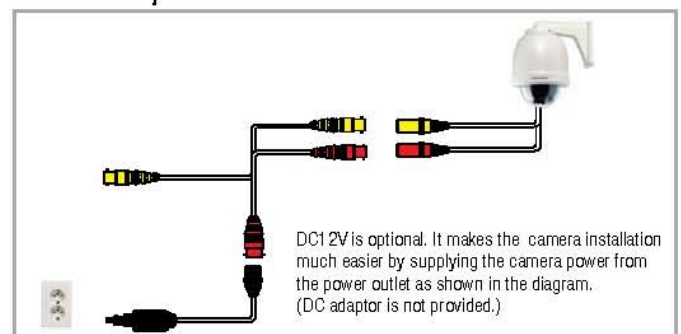

DC 12V Optional