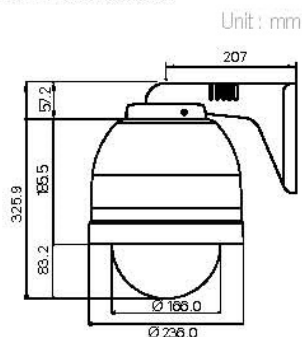

### DIMENSIONS

- ❖ Effio DSP
- ❖ 960H(611,688 Pixels)
- ❖ 36X Optical Zoom
- ❖ 700TV Lines
- ❖ Support WDR

### SPECIFICATIONS

MECHANICAL / ENVIRONMENTAL	
Pan	360° Continuous Pan 0.1° to 90°/sec (64 steps proportional to zoom)
Pan Preset Speed	380°/sec, $\pm 0.1^\circ$ Accuracy
Tilt	0.1° to 90°/sec. (64 steps proportional to zoom)
Tilt Preset Speed	150°/sec, $\pm 0.01^\circ$ Accuracy
Weight	Approx. 4.4Kg (10.8 lbs) / Packing : 4.9Kg
Dimensions	236( $\varnothing$ ) x 325.9(H) mm – 166( $\varnothing$ ) dome
Construction	Aluminum
Ingress Protection	IP66 (Outdoor Housing)
Color	Cool gray
Operating Temp	-20°C to 50°C (Fan&Heater power ON)
Storage Temp	-10°C to 50°C (14° F to 122° F)
Humidity	0% to 90% (non-condensing)