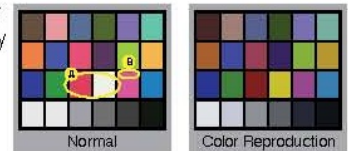

UK-P360TA

Integrated Outdoor Speed Dome Camera

Image Sensor	1/4" Sony Super HAD II CCD	
Lens	36x Optical, Digital 32x	
Focal Length	f=3.4mm~122.4mm (F1.6 to 4.5)	
Aperture Ratio	f1.6(WIDE) ~ f4.5(TELE)	
Min. Focus distance	100mm	
Total pixels	NTSC: 1028x508 / PAL: 1028x596	
Resolution	Color: Max 700TV Lines @ HR7 mode B/W: Max 750TV Lines @ HR7 mode	
Min. Illumination	Color DSS : 0.001 lux, BW ESS : 0.0004 lux Color : 0.5 lux, BW : 0.2 lux	
Video Output	1.0 Vp-p (75Ω, composite)	
S/N Ratio	More than 50dB(AGC off)	
Electronic Shutter	NTSC : 1/60 ~ 1/100,000 sec PAL : 1/50 ~ 1/100,000 sec	
Privacy Function	programmable up to 8	
Flip	ON/OFF	
DNR	OFF/MANUAL/AUTO	
Day/Night	Auto/Sens-in/Ext/Day/Night	
White Balance	ATW/One-push/Indoor/Outdoor/Manual/Auto	
Back Light	WDR/BLC/OFF	
Lens Initialize	built-in	
Iris	1~18	
Gain Control	OFF/ON(AUTO MAX 32dB)	
OSD Display	ON/OFF	
Special features	WDR	ON/OFF
	HLC	ON/OFF
	Mirror	ON/OFF
	Freeze	ON/OFF
	DIS	ON/OFF

700TV Lines High Resolution Image

These cameras combine a Sony "Effio" DSP with a 1/4-type Super HAD II CCD®. They achieve a high horizontal resolution of 700 TV lines with 611, 688 pixels CCD, enabling reproduction of amazingly clear and detailed images.

Color Reproduction

Color reproduction of other cameras only looks flashy. The "A" portion should be actually yellow and red, however, it washes out due to white saturation. In addition, the amount of aperture signal is large, making the edges worse (see the "B" portion). Even if the aperture level drops, the images become blurry.

Wide Dynamic Range Image