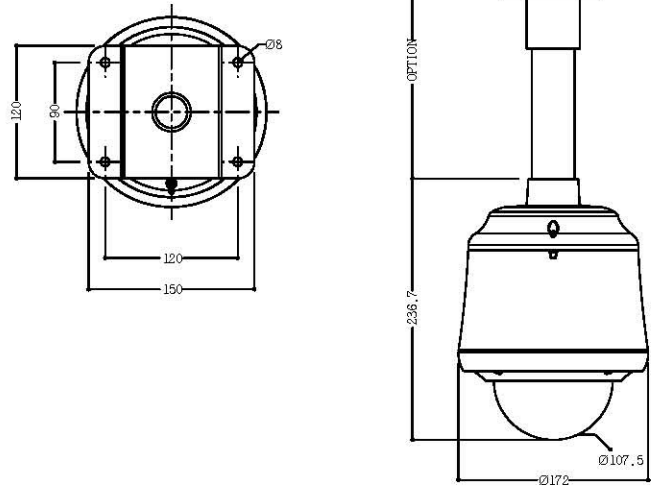

UK-P120TA

12X Mini Speed Dome Camera

DIMENSIONS

Unit : mm

Outdoor Wall

Outdoor Ceiling

Indoor Inceiling