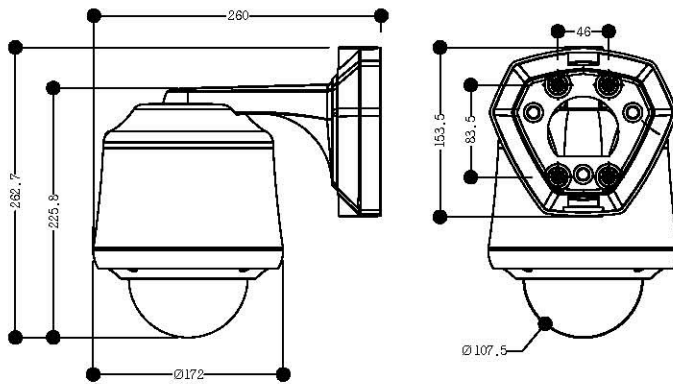

UK-P120TA

12X Mini Speed Dome Camera

DIMENSIONS

Unit : mm

Outdoor Wall

Outdoor Ceiling

Indoor Inceiling